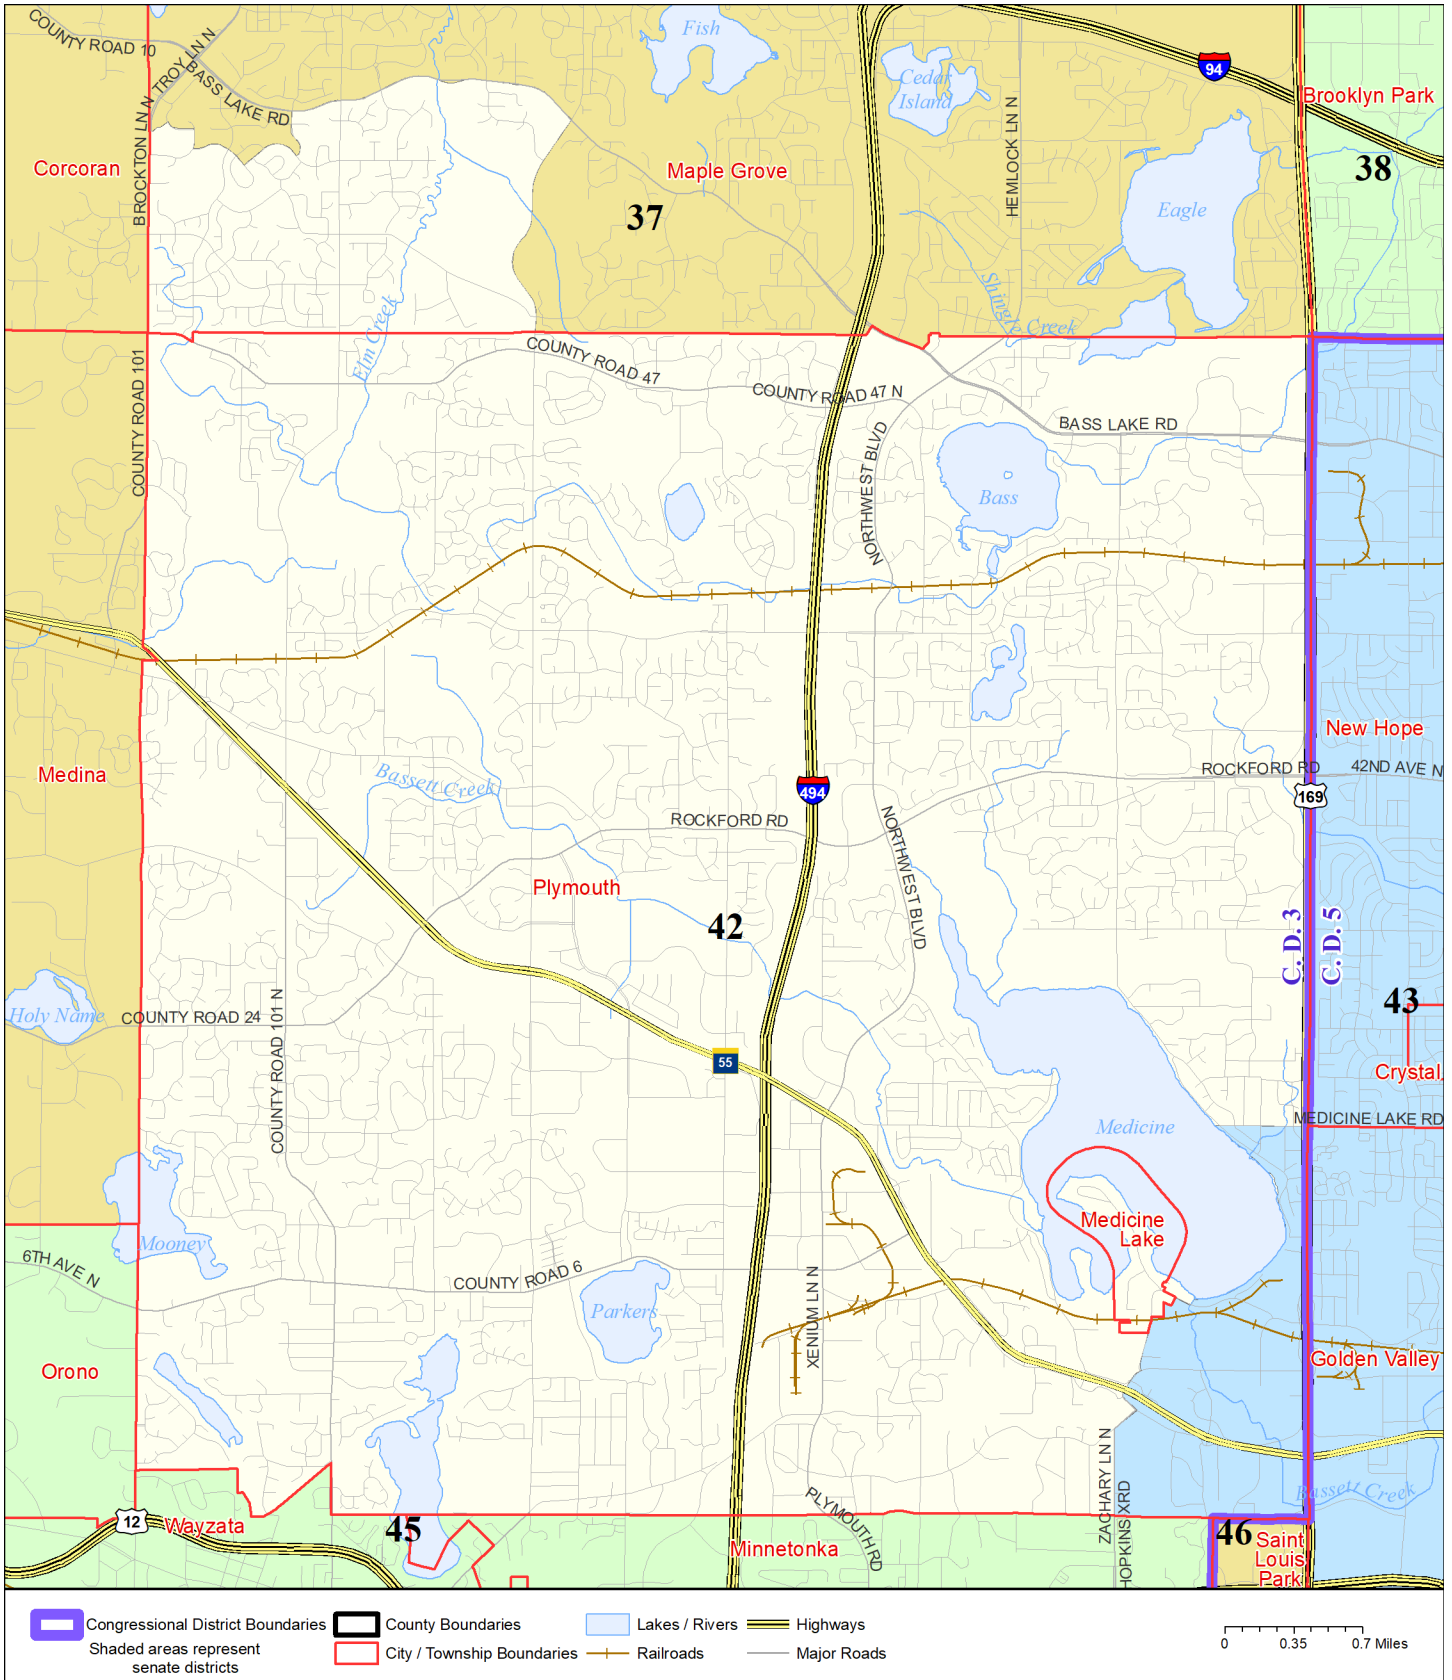

Senate District 42

Published by Office of the Minnesota Secretary of State, Elections Division. Current as of February 2022. Look up districts & polling places at <https://pollfinder.sos.state.mn.us>

About this map

This map shows the Congressional and Legislative Districts ordered by the Special Redistricting Panel in the matter of *Wattson, et al. v. Simon, et al*, No. A21-0243 and A21-0546, on February 15, 2022, as modified by 2022 Session Laws Chapter 92, as corrected under *Minnesota Statutes* 2.91, subd. 2, or as adjusted under *Minnesota Statutes* 204B.146, subd. 3. Boundaries from LCC-GIS derived from U.S. Census. Road data is from Mn/DOT and U.S. Census (Statewide) and NCompass (Metro). Rail data is from Mn/DOT. Water data is from MN DNR.

District Description

Territory of Minnesota Senate District 42:

- This area in Hennepin County:
 - These precincts in Maple Grove:
 - MAPLE GROVE P-12
 - Medicine Lake
 - These precincts in Plymouth:
 - PLYMOUTH W-1 P-01
 - PLYMOUTH W-1 P-02
 - PLYMOUTH W-1 P-03
 - PLYMOUTH W-1 P-04
 - PLYMOUTH W-1 P-05
 - PLYMOUTH W-2 P-06
 - PLYMOUTH W-2 P-07
 - PLYMOUTH W-2 P-08
 - PLYMOUTH W-2 P-09
 - PLYMOUTH W-2 P-10
 - PLYMOUTH W-3 P-11
 - PLYMOUTH W-3 P-12
 - PLYMOUTH W-3 P-13
 - PLYMOUTH W-3 P-14
 - PLYMOUTH W-3 P-15
 - PLYMOUTH W-4 P-17
 - PLYMOUTH W-4 P-18
 - PLYMOUTH W-4 P-19
 - PLYMOUTH W-4 P-20
 - PLYMOUTH W-4 P-21