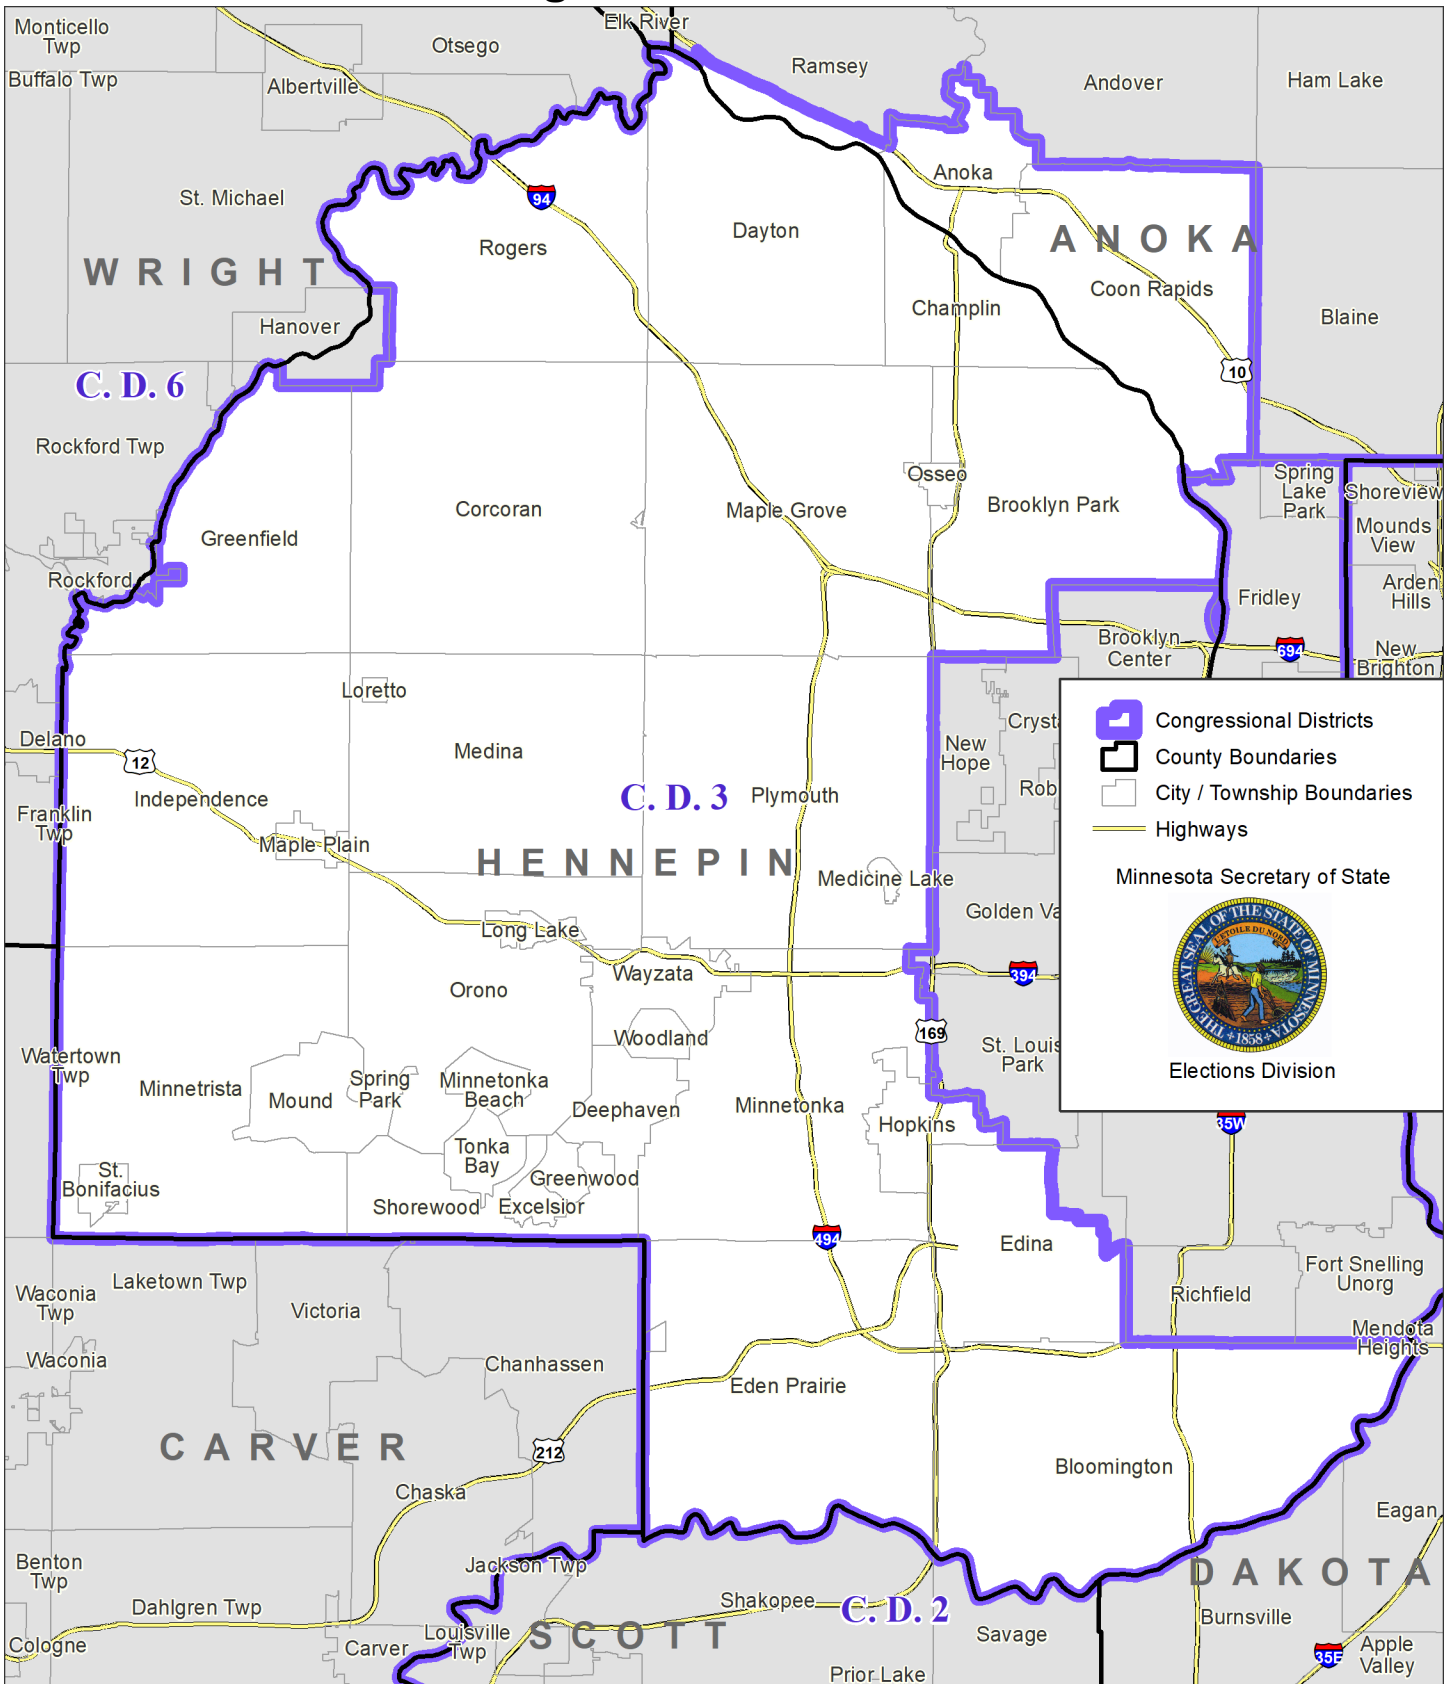

Congressional District 3

Published by Office of the Minnesota Secretary of State, Elections Division. Current as of February 2022. Look up districts & polling places at <https://pollfinder.sos.state.mn.us>

About this map

This map shows the Congressional Districts ordered by the Special Redistricting Panel in the matter of *Watson, et al. v. Simon, et al*, No. A21-0243 and A21-0546, on February 15, 2022, as modified by 2022 Session Laws Chapter 92, as corrected under *Minnesota Statutes* 2.91, subd. 2, or as adjusted under *Minnesota Statutes* 204B.146, subd. 3. Boundaries from LCC-GIS derived from U.S. Census. Road data is from Mn/DOT and U.S. Census (Statewide) and NCompass (Metro).

District Description

Territory of Minnesota Congressional District 3:

- This area in Anoka County:
 - Anoka
 - Coon Rapids
 - These precincts in Ramsey:
 - RAMSEY W-3 P-3
- This area in Hennepin County:
 - Bloomington
 - Brooklyn Park
 - Champlin
 - Chanhassen
 - Corcoran
 - Dayton
 - Deephaven
 - Eden Prairie
 - These precincts in Edina:
 - EDINA P-01
 - EDINA P-02
 - EDINA P-03
 - EDINA P-04
 - EDINA P-05
 - EDINA P-08
 - EDINA P-10
 - EDINA P-11
 - EDINA P-12
 - EDINA P-13
 - EDINA P-14
 - EDINA P-15
 - EDINA P-16
 - Excelsior
 - Greenfield
 - Greenwood
 - Hopkins
 - Independence
 - Long Lake
 - Loretto
 - Maple Grove
 - Maple Plain
 - Medicine Lake
 - Medina
 - Minnetonka
 - Minnetonka Beach
 - Minnetrista
 - Mound
 - Orono
 - Osseo
 - Plymouth
 - Rogers
 - St Bonifacius
 - Shorewood
 - Spring Park
 - Tonka Bay

- Wayzata
- Woodland